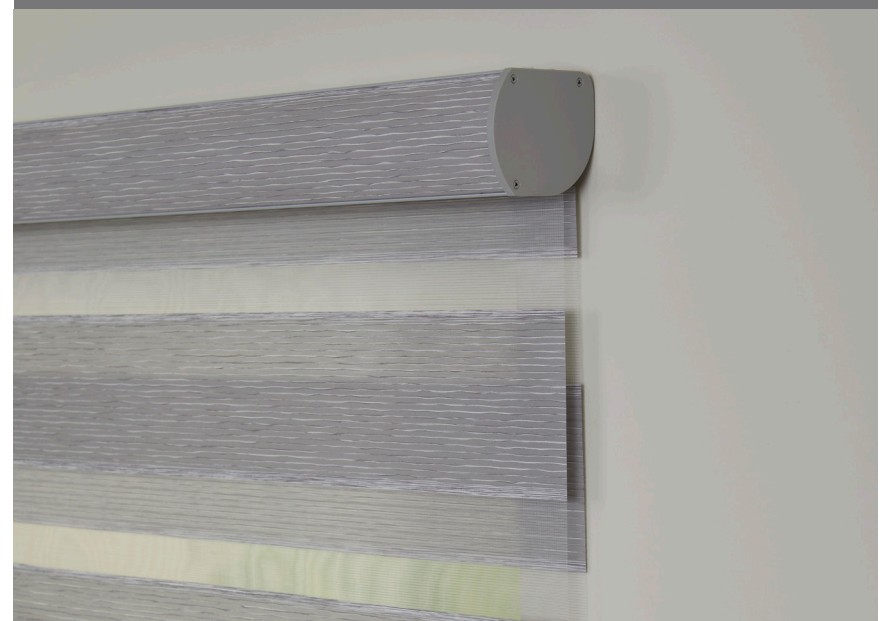

OUTSIDE MOUNT

Specify outside mount to ensure the greatest amount of light control. Best for shallow depth windows or enhanced light control.

WARNING

Window Blind Cord Can **STRANGLE** Your Child. To prevent strangulation, purchase cordless products or products with inaccessible cords.

All shades with cords include a non-removable warning label located on the back of the bottomrail.