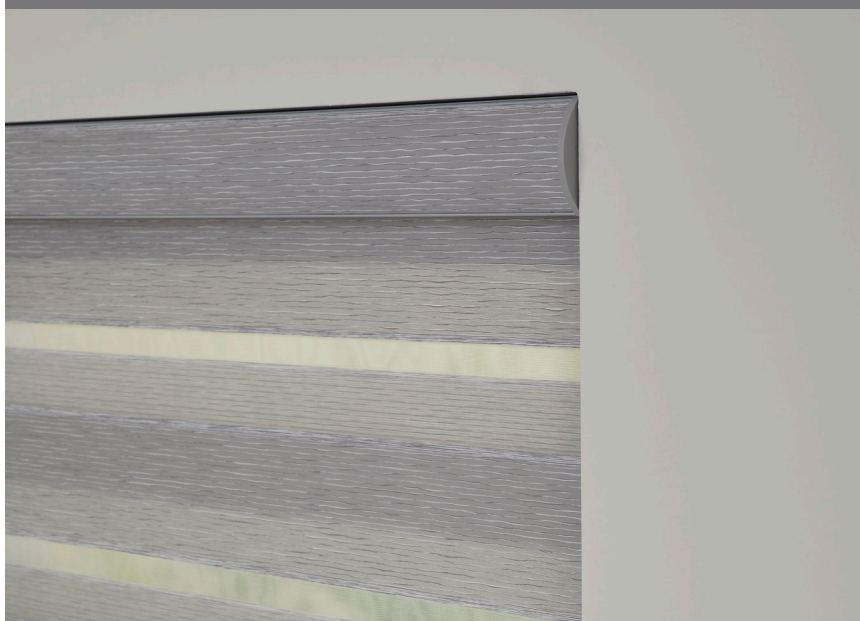

MOUNTING OPTIONS

INSIDE MOUNT

Specify inside mount if your window has the proper depth.