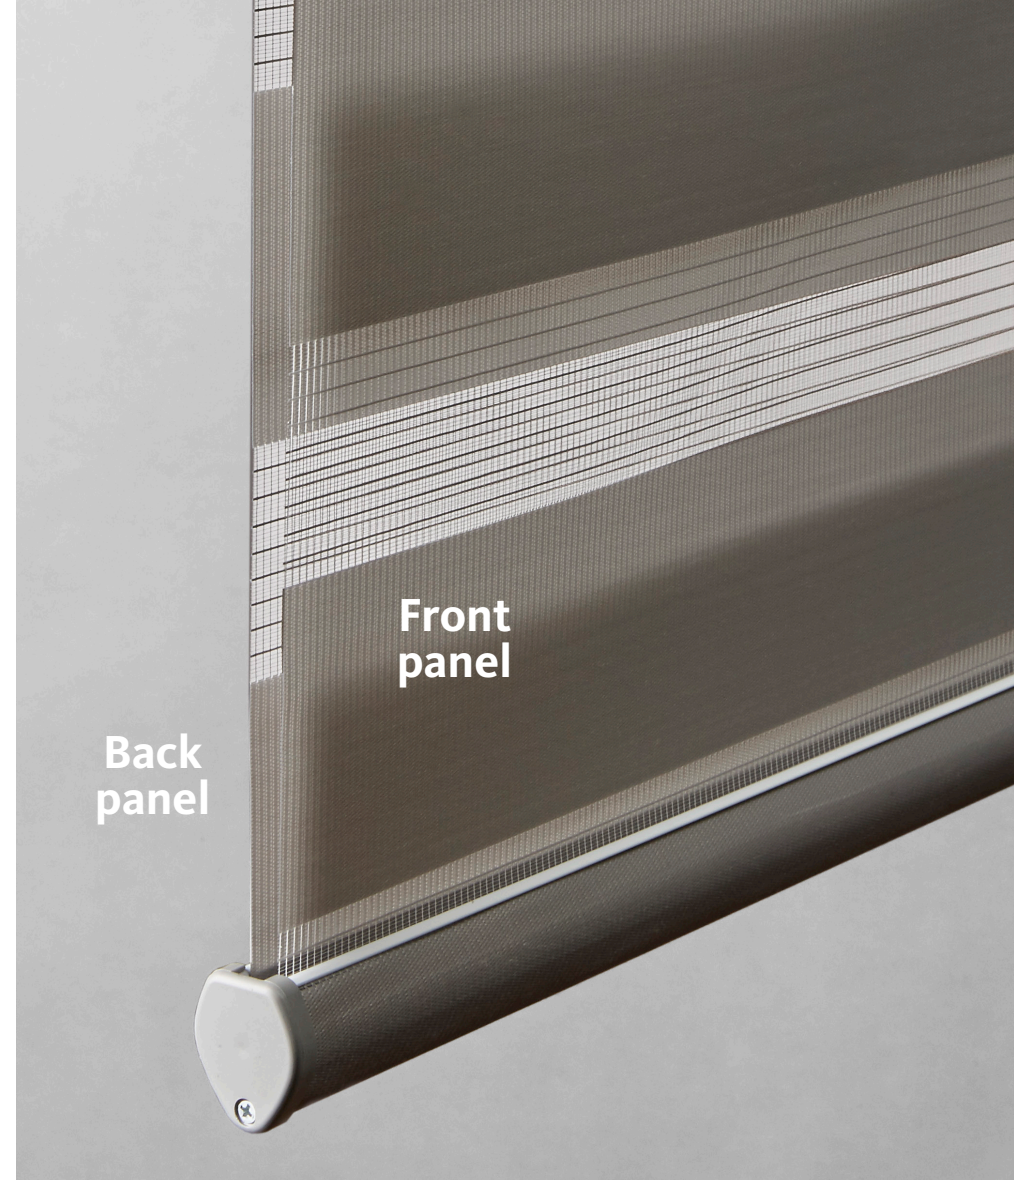

HOW THE MAGIC HAPPENS

Sheer or mesh linear bands alternate with opaque, creating a graphic design with maximum flexibility. Shift the bands, shift up your light. When aligned edge to edge, the opaque bands bring precious privacy and shade. A slight adjustment, and the sheer widths bring filtered light and soft views.

Note: The bottomrail will lift from the sill when bands are aligned. The larger the band, the greater the distance from the sill.

translucent

Diffuse sunlight, eliminate outside distractions and prevent direct views from outside in with dozens of designer colors. Provides moderate privacy during the day, but not when the room is illuminated.